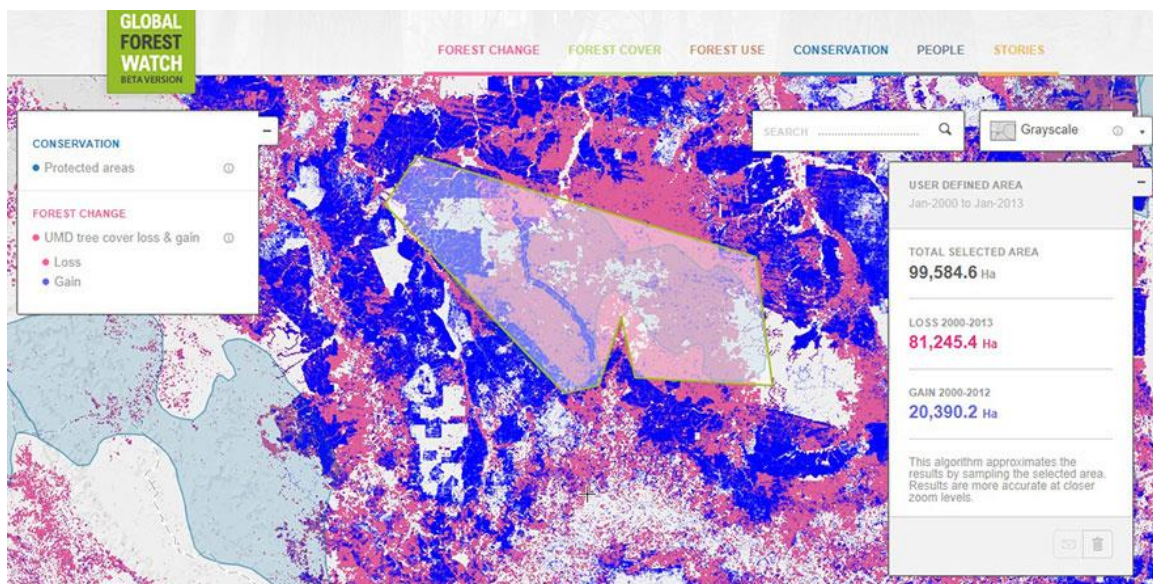

THE YEARS OF LIVING DANGEROUSLY—EDUCATIONAL COMPANION

The areas outlined in red include those that belong to and are governed by Indonesia.

This map outlines Riau, Indonesia, one of Indonesia's provinces and also includes Tesso Nilo National Park.

Tree cover loss and gain in Tesso Nilo National Park