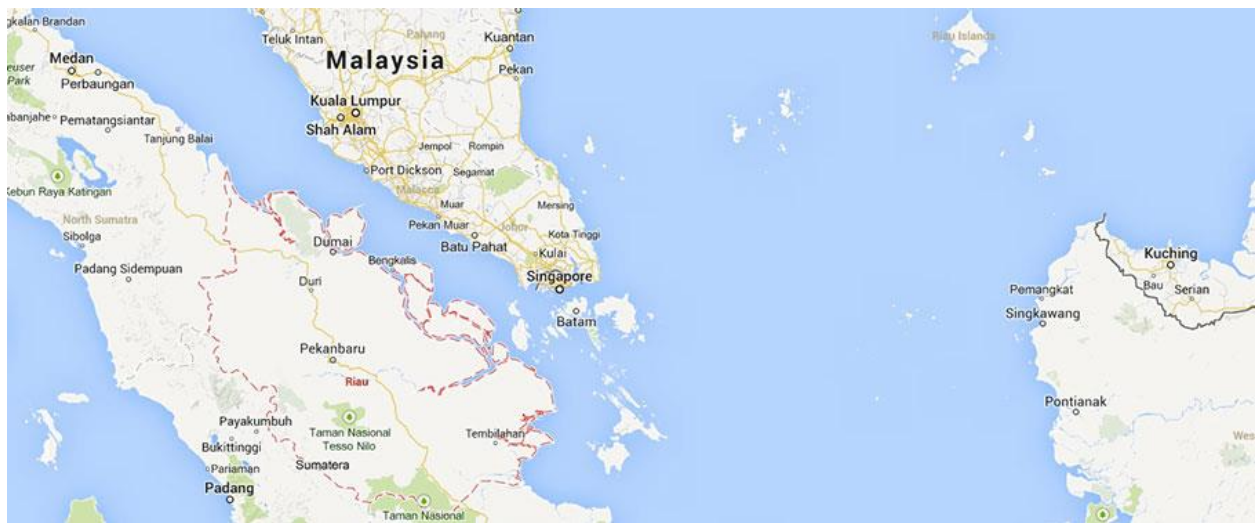

THE YEARS OF LIVING DANGEROUSLY—EDUCATIONAL COMPANION

The areas outlined in red include those that belong to and are governed by Indonesia.

This map outlines Riau, Indonesia, one of Indonesia's provinces and also includes Tesso Nilo National Park.

Tree cover loss and gain in Tesso Nilo National Park